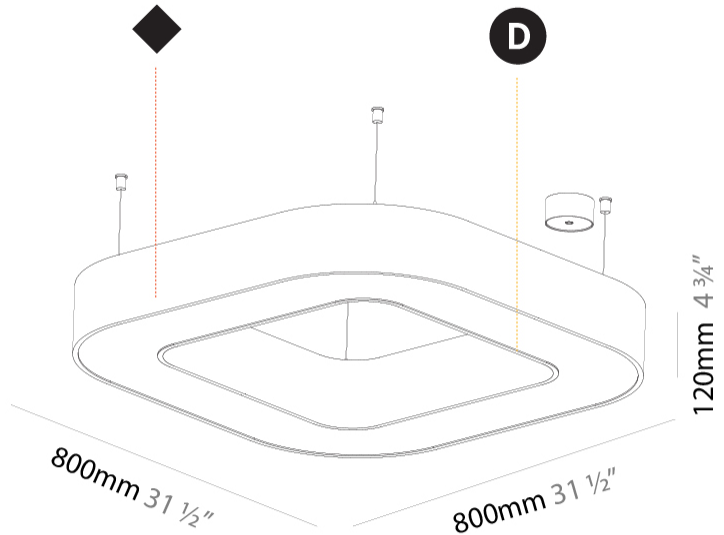

GENERAL

Series: Glorious
Subseries: Glorious Quantum
Brand: Prolicht
Division: Architectural
Mounting Type: Suspension
Mounting Location: Ceiling
Subcategory: Ambient

PHYSICAL

Shape: Square
Length (mm): 800
Length (in): 31 1/2
Width (mm): 800
Width (in): 31 1/2
Height (mm): 120
Height (in): 4 3/4
Max. Overall Height (mm): 2120
Max. Overall Height (in): 83 7/16
Light Distribution: Direct / Indirect
Weight (kg): 9.71
Weight (lbs): 21.44
Diffuser: PMMA - Opal or Micro-Prism
Fixture Finish: SSR / BKV / CWI / CRY / HAB / UFT / ITA / RUA / FTG / MYG / LOD / PUS / FRO / FUP / KIA / POP / BLS / SPG / MEY / GOH / GUM / CHC / COM / ABZ / JAG / OBR / MOS / ROR
Fixture Material: Aluminum

ELECTRICAL

Lamp Type: LED (Zhaga Standard)
Input Wattage (W): 40 / 20
Total Output Wattage (W): 48 / 38.4 (3500K)
Dimming: Non-Dimming / Phase Dimming (120Vac only) / 0-10V Dimming
Driver Included: Yes
Driver Location: Integrated
Driver Type: Constant Current - 120 / 277Vac
Driver Class: Class 2
Input Voltage (V): 120 - 277
Constant Current (MA): 350 / 800/400 (3500K)

LED

Color Temperature (°K): 3000 / 3500 / 4000
Max. Delivered Lumen (lm): 3690 / 3822 / 3900 Direct / 2560 / 2646 / 2700 Indirect
CRI: >80 CRI
Efficiency (%): 69.8
Lamp Life (hrs): 50000

OPTICAL

RATINGS AND CERTIFICATIONS

Certified By: Certified for North American Standards
IP rating: IP20

PROJECT
TYPE
SPECIFIER
QUANTITY
DATE